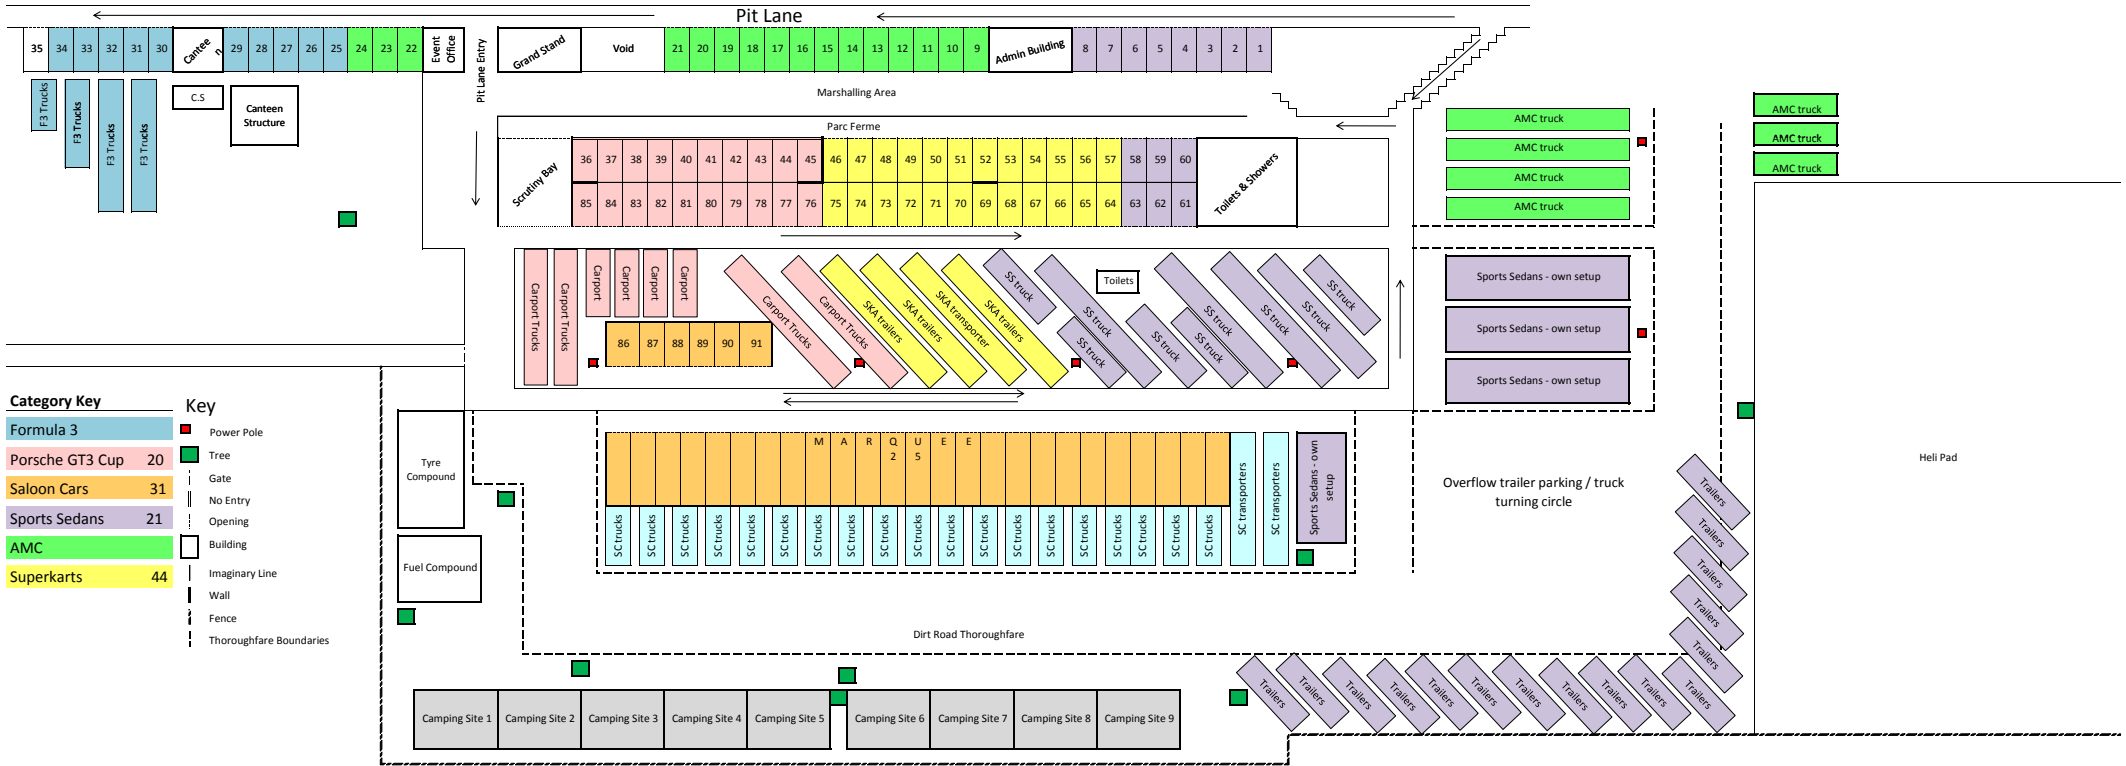

# Morgan Park Paddock layout

**Category Key**

- Formula 3
- Porsche GT3 Cup 20
- Saloon Cars 31
- Sports Sedans 21
- AMC
- Superkarts 44

**Key**

- Power Pole
- Tree
- Gate
- No Entry
- Opening
- Building
- Imaginary Line
- Wall
- Fence
- Thoroughfare Boundaries